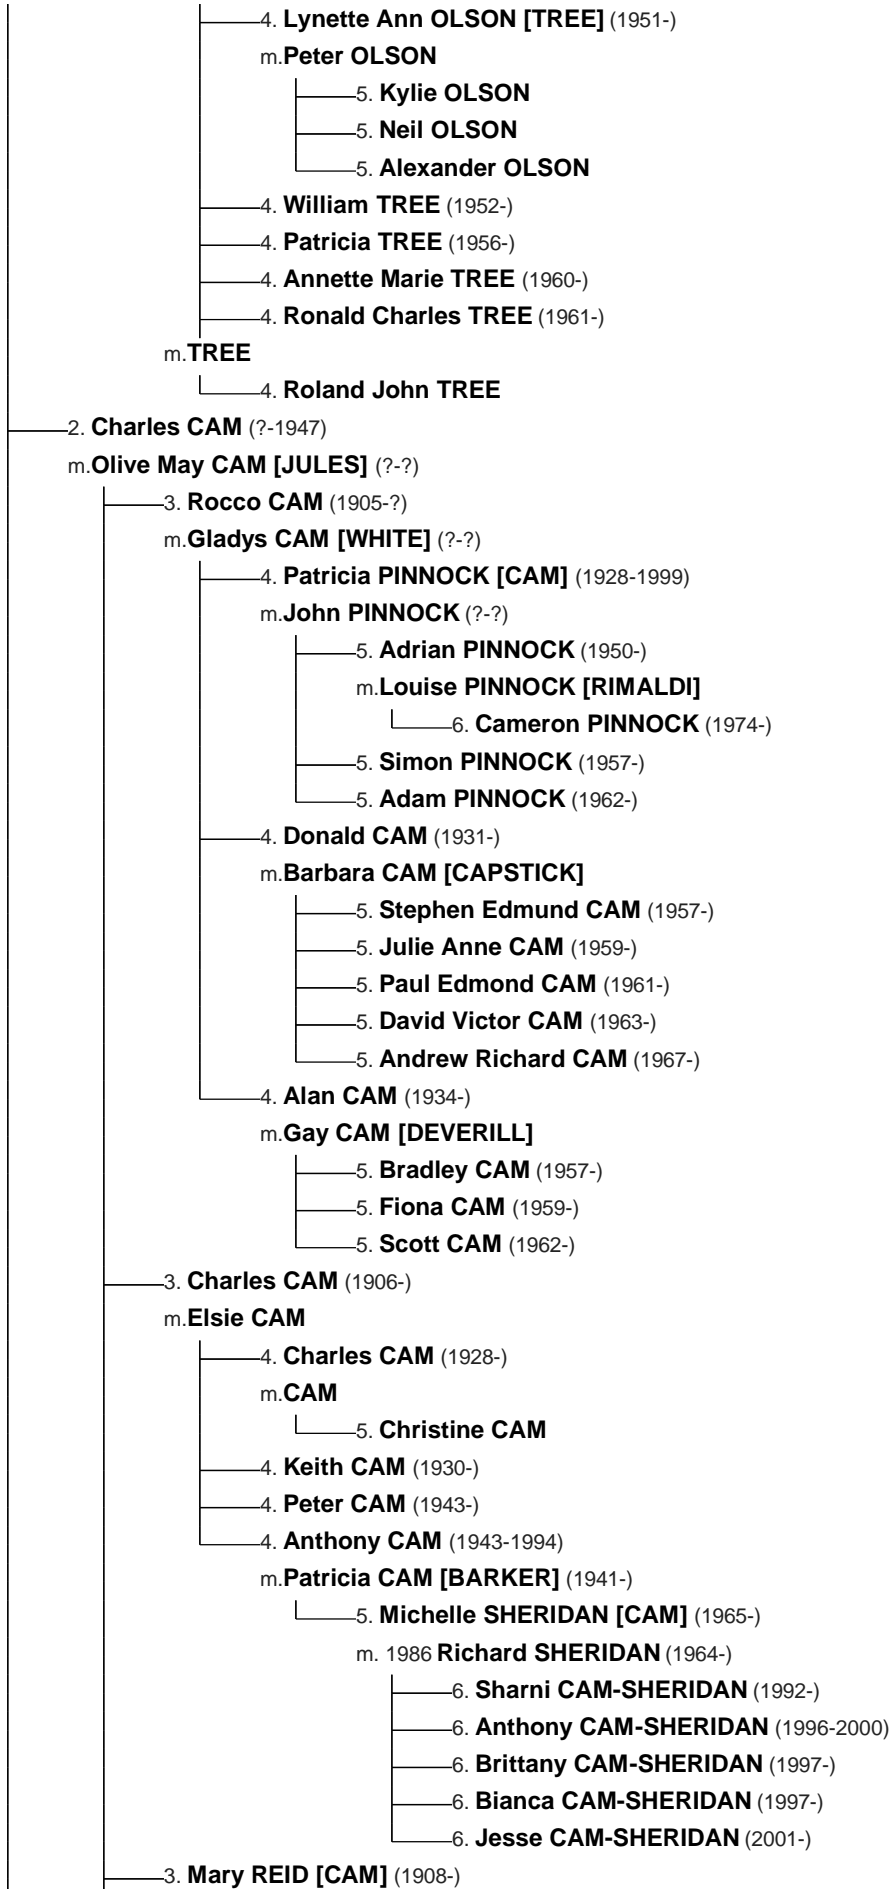

**Descendants of:
Rocco CAM (CAMINETTI)**