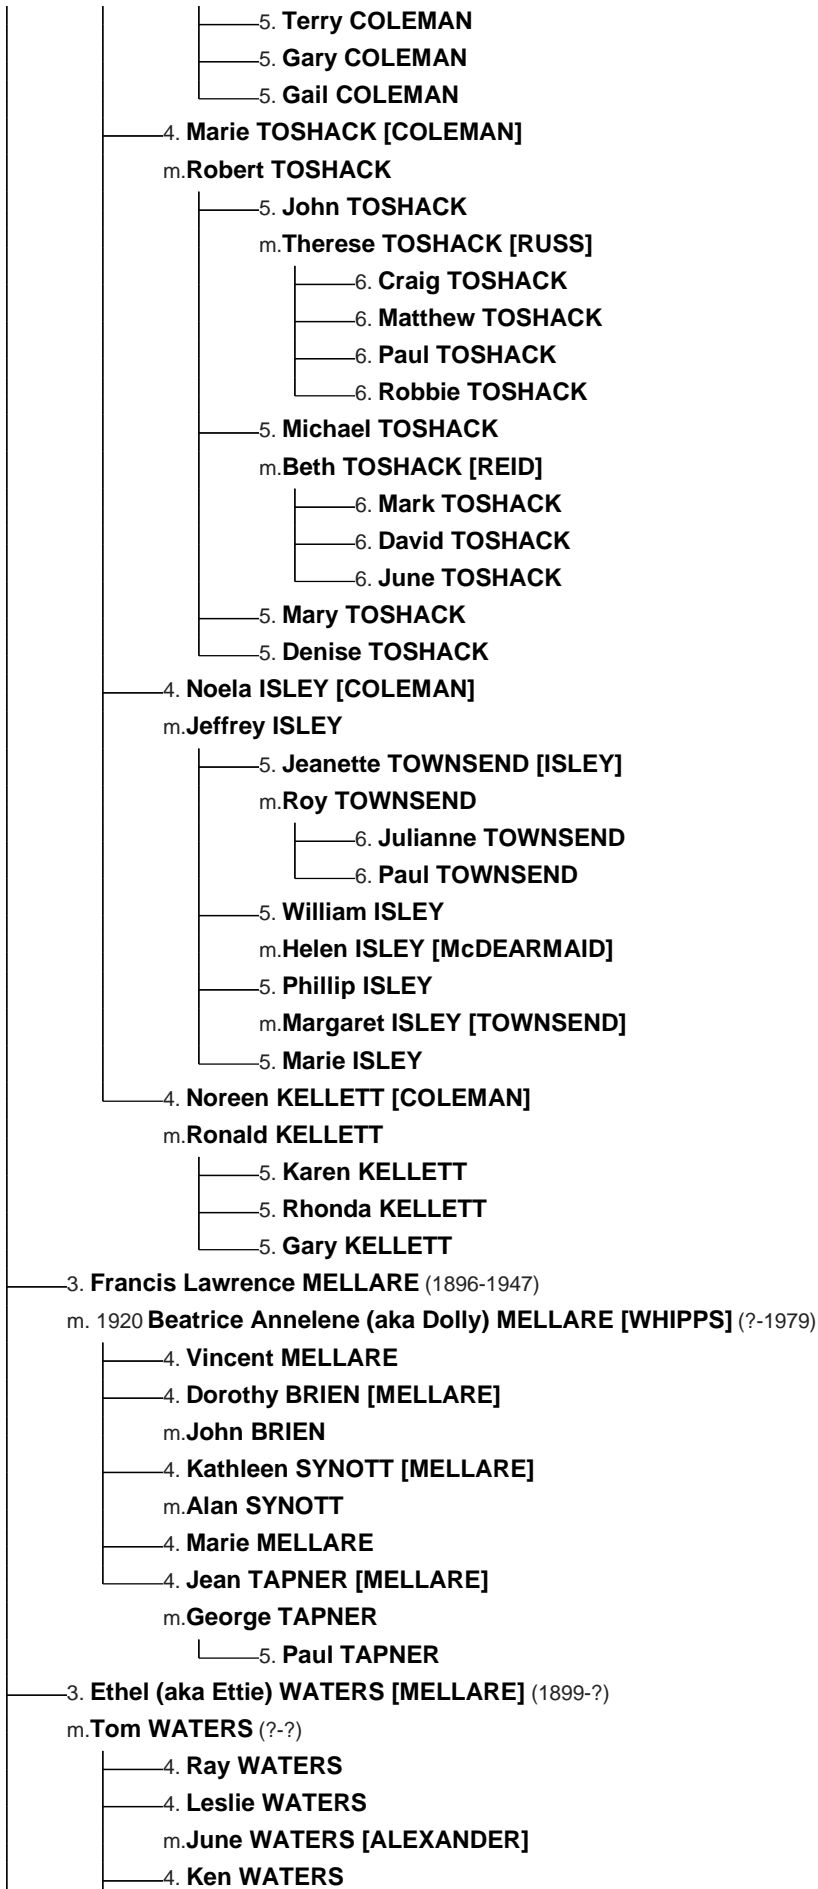

**Descendants of:
Antonio MELLARE**