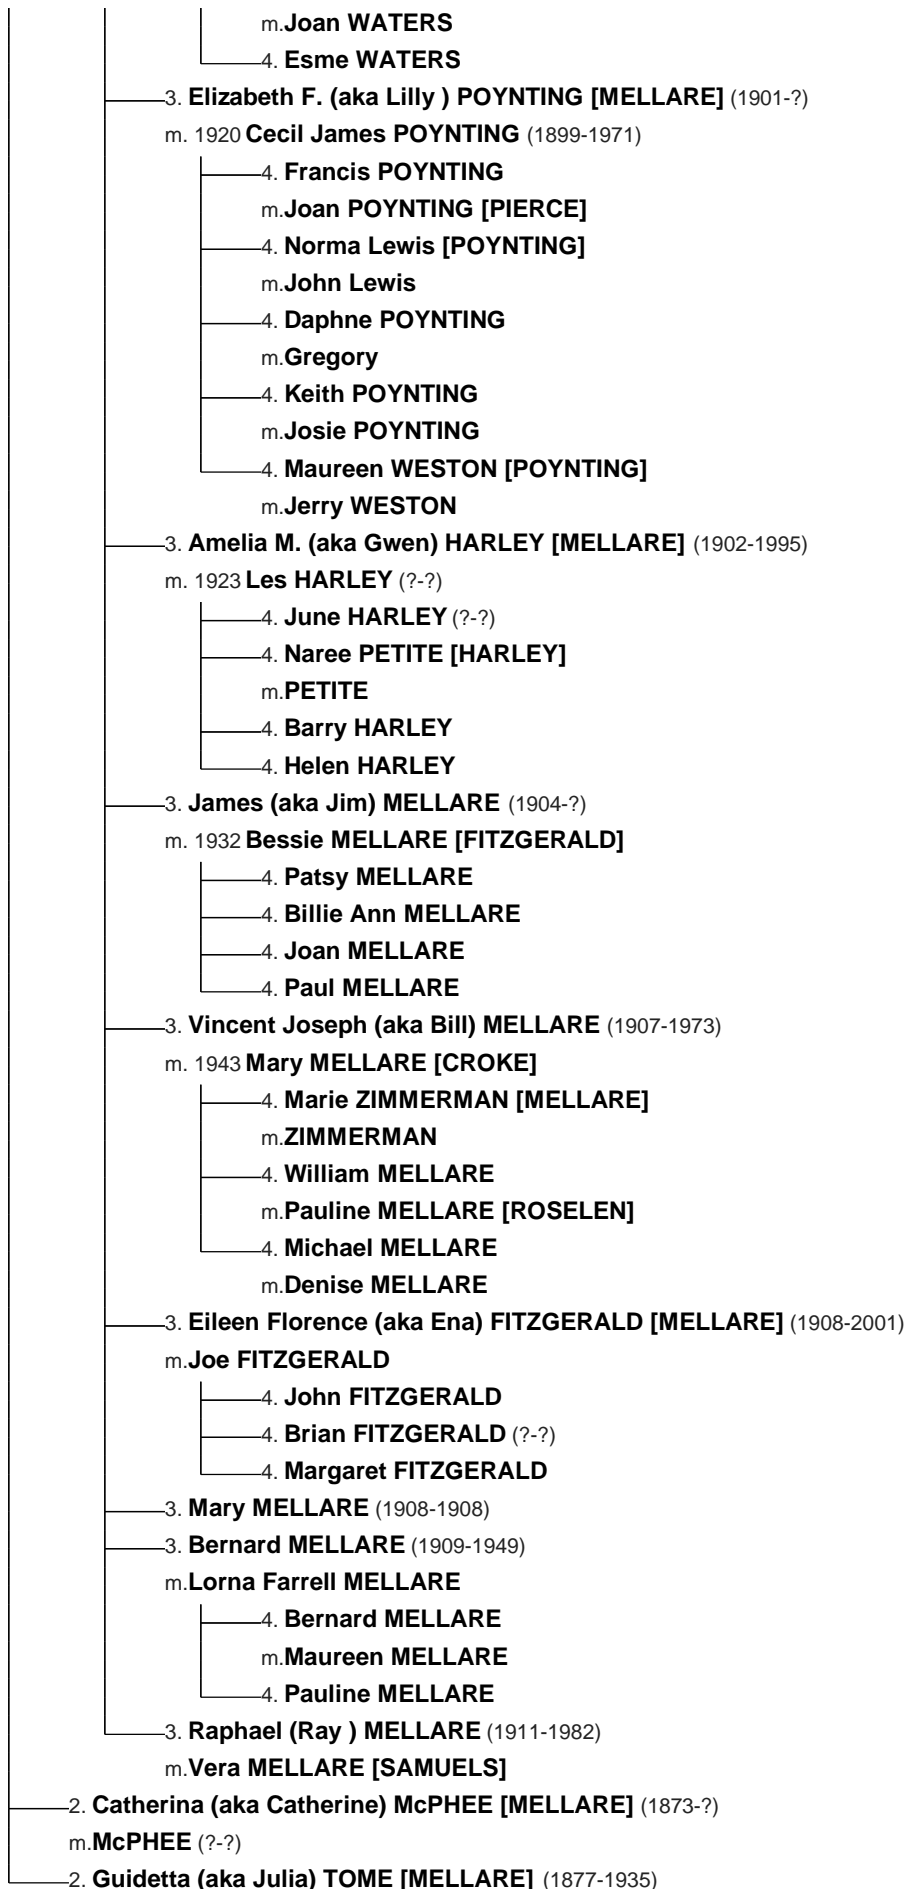

**Descendants of:
Antonio MELLARE**